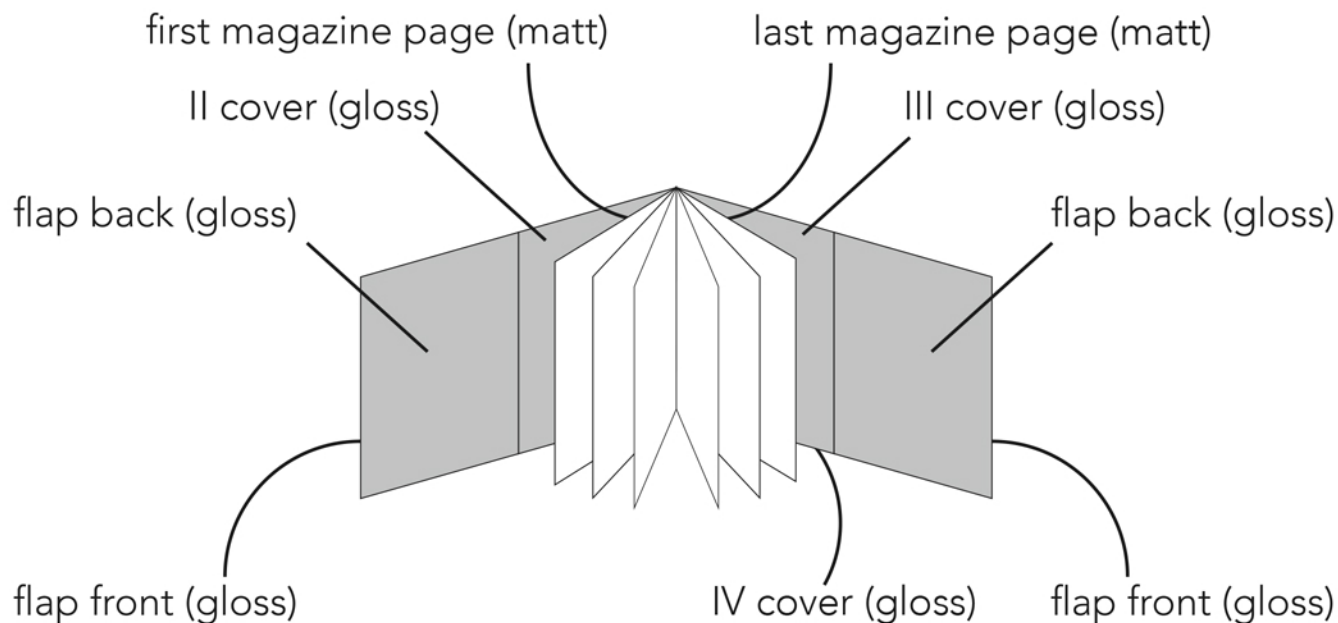

DOUBLE FLAP COVER TECHNICAL INFORMATION

format	trimmed (width x height)	bleed (width x height)
II & III cover (gloss)	224 x 297 mm	230 x 303 mm
flap back and front (gloss)	210 x 297 mm	216 x 303 mm
IV cover (gloss)	231 x 297 mm	237 x 303 mm
first and last magazine page (matt)	223 x 297 mm	229 x 303 mm